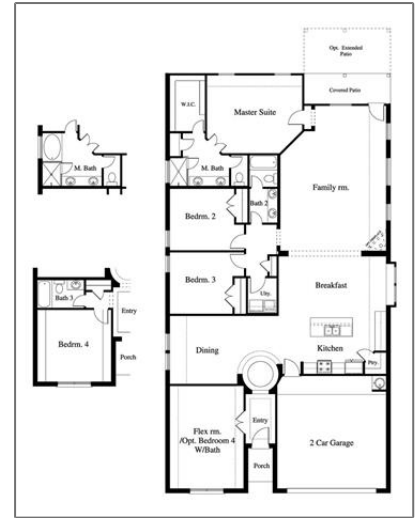

20417 Shellduck DR

2,465 Sqft - 20417 Shellduck, Pflugerville, Travis,
Texas, United States

Basic [Details](#)

Price:	\$332,125
Property Type:	Residential
Listing Type:	For sale
MLS#:	7774438
View:	No view
Bedrooms:	4
Bathrooms:	2
Square Footage:	2,465 Sqft
Year Built:	2018

Appliances

Internet

Features

<input checked="" type="checkbox"/> Heating System:	Central heat
<input checked="" type="checkbox"/> Cooling System:	Central air
<input checked="" type="checkbox"/> Fence:	Cedar
<input checked="" type="checkbox"/> Kitchen:	Breakfast area, Center island, Open to family room, Walk-in pantry, See agent
<input checked="" type="checkbox"/> Fireplace	
<input checked="" type="checkbox"/> Parking:	2