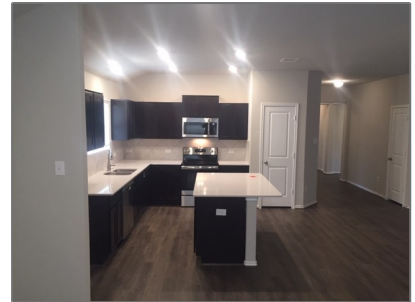

6200 Taffinder LN

1,843 Sqft - 6200 Taffinder, Killeen, Bell, Texas,
United States

Basic [Details](#)

Price: **\$169,900**

Property Type: **Residential**

Listing Type: **For sale**

MLS#: **6978791**

View: **No view**

Heating System: **Central heat**

Cooling System: **Central air**

Fence: **Wood, Cedar**

Kitchen: **Breakfast area,
Granite/marble counters,
Walk-in pantry**

Parking: **2**

Address [Map](#)

Country: **US**

State: **TX**